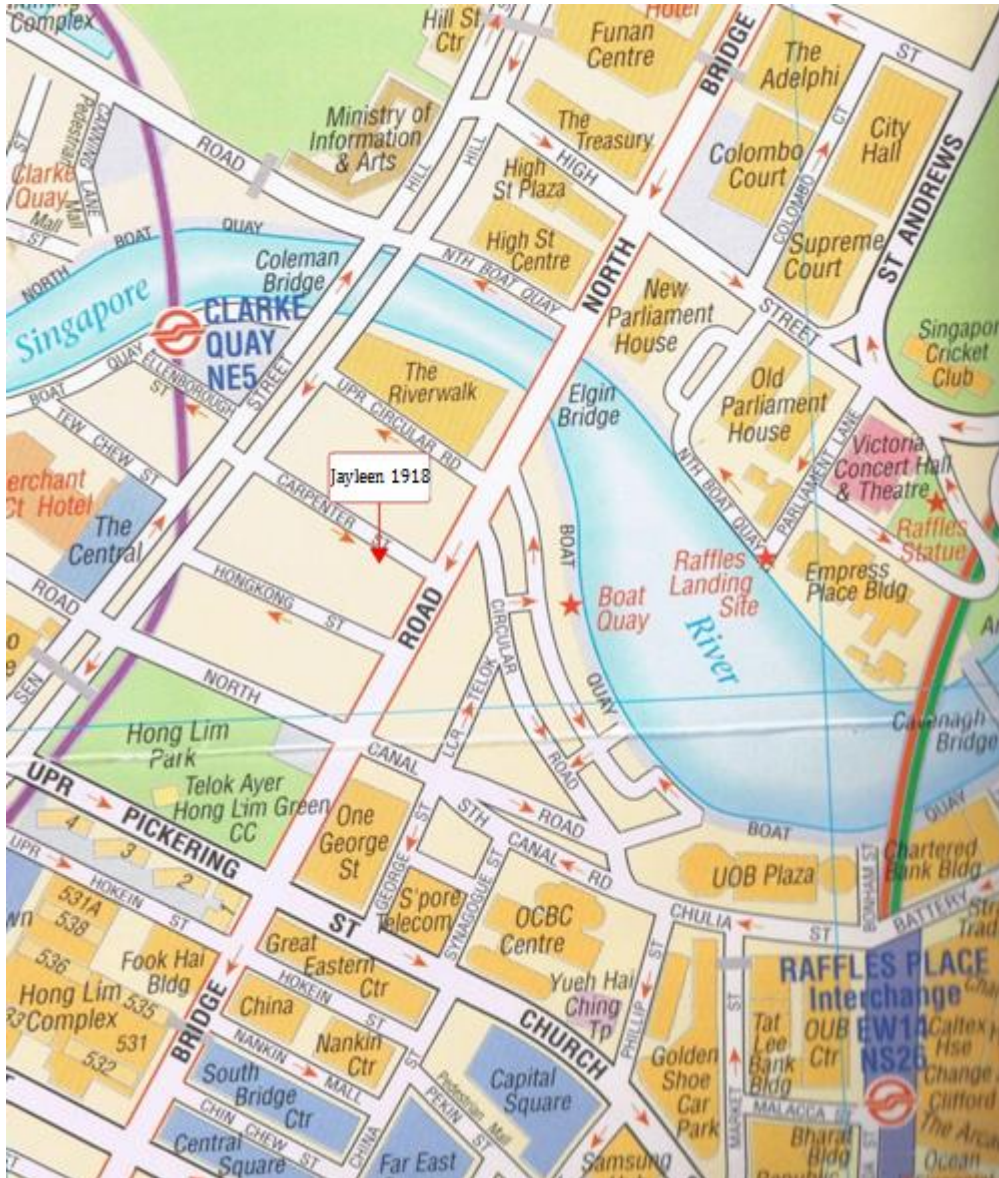

LOCATION MAP OF JAYLEEN 1918 HOTEL AND TRANSPORT OPTIONS

Jayleen 1918 Hotel

42 Carpenter Street,
Singapore 059921
(NEAR CLARKE QUAY MRT)

Tel: +65-6808-1918,
Fax: +65-6808-1910
Tel 2 : +65-6535-3316
E : rooms@jayleen1918.com.sg
Web: www.jayleen1918.com.sg

Transportation from Changi Airport to Hotel.

- 1) **Taxi:** SGD\$25-30, 25-30minutes, 24 hrs. Seats 4 adults maximum. For Maxi-cab (7pers), Mini-bus (8-11pers), make Advance booking with Hotel.
- 2) **Airport Shuttle:** SGD\$9/person, 45-60mins. 24 hrs. Look for Ground Transportation Desk at Arrival Terminals.
- 3) **MRT:** Enter from Terminal 2 or 3, Take MRT to Tanah Merah Stn, Change train to head West on East-West Line to Outram Stn. Change train to Clarke Quay Stn. Walk to Hotel. SGD\$1.66. Total 70 minutes. 6am – 11:30pm.

FROM CLARKE QUAY MRT STATION TO HOTEL (300m)