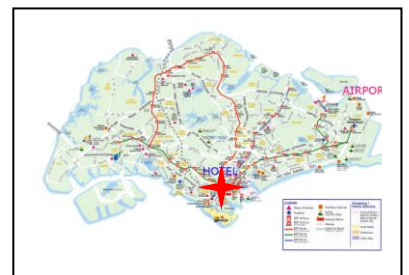

LOCATION MAP OF JAYLEEN 1918 HOTEL AND TRANSPORT OPTIONS

Jayleen 1918 Hotel

42 Carpenter Street,
Singapore 059921
(NEAR CLARKE QUAY MRT)

Tel: +65-6808-1918,
Fax: +65-6808-1910
Tel 2 : +65-6535-3316
E : rooms@jayleen1918.com.sg
Web: www.jayleen1918.com.sg

Transportation from Changi Airport to Hotel.

- 1) **Taxi:** SGD\$25-30, 25-30minutes, 24 hrs. Seats 4 adults maximum. For Maxi-cab (7pers), Mini-bus (8-11pers), make Advance booking with Hotel.
- 2) **Airport Shuttle:** SGD\$9/person, 45-60mins. 24 hrs. Look for Ground Transportation Desk at Arrival Terminals.
- 3) **MRT:** Enter from Terminal 2 or 3, Take MRT to Tanah Merah Stn, Change train to head West on East-West Line to Outram Stn. Change train to Clarke Quay Stn. Walk to Hotel. SGD\$1.66. Total 70 minutes. 6am – 11:30pm.

FROM CLARKE QUAY MRT STATION TO HOTEL (300m)